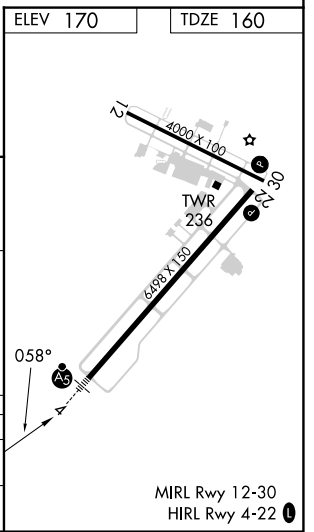

TACAN LDK Chan 125 (117.8)	APP CRS 058°	Rwy ldg 6498 TDZE 160 Apt Elev 170
---	---------------------	---

TACAN RWY 4

TUSCALOOSA NTL (TCL)

	Circling Rwy 12, 30 NA at night. Inop table does not apply.		MISSED APPROACH: Climb to 2300 direct LDK TACAN and LDK TACAN R-098 to ZIVMU/LDK 7 DME and hold.

ASOS 132.825	BIRMINGHAM APP CON 120.15 269.25	TUSCALOOSA TOWER ★ 126.3 (CTAF) 0 256.7	GND CON 121.8 257.95	CLNC DEL 120.775	UNICOM 122.95
------------------------	--	--	--------------------------------	----------------------------	-------------------------