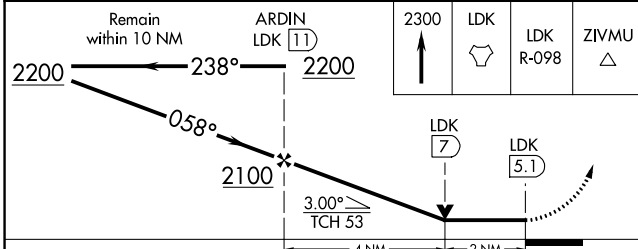

TACAN LDK Chan 125 (117.8)	APP CRS 058°	Rwy ldg 6498 TDZE 160 Apt Elev 170
---	---------------------	---

TACAN RWY 4

TUSCALOOSA NTL (TCL)

	Circling Rwy 12, 30 NA at night. Inop table does not apply.		MISSED APPROACH: Climb to 2300 direct LDK TACAN and LDK TACAN R-098 to ZIVMU/LDK 7 DME and hold.

CATEGORY	A	B	C	D
S-4	840-1	680 (700-1)	840-1 $\frac{7}{8}$	680 (700-1 $\frac{7}{8}$)
CIRCLING	840-1	670 (700-1)	960-2 $\frac{1}{4}$ 790 (800-2 $\frac{1}{4}$)	960-2 $\frac{1}{2}$ 790 (800-2 $\frac{1}{2}$)