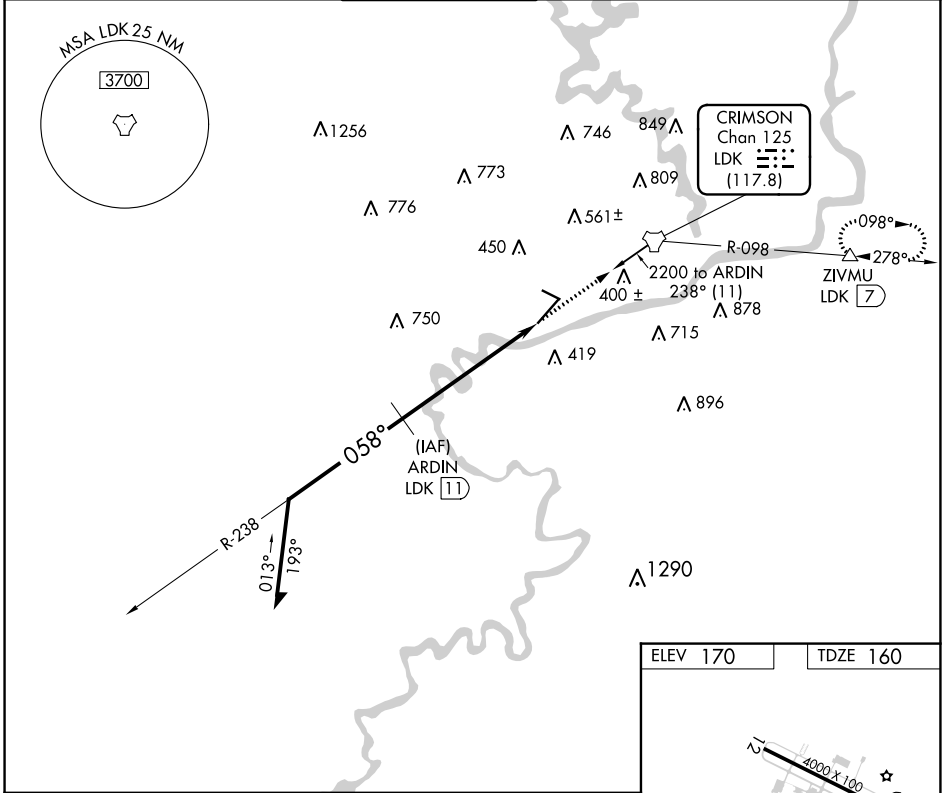

TACAN LDK Chan 125 (117.8)	APP CRS 058°	Rwy ldg 6498 TDZE 160 Apt Elev 170
---	---------------------	---

TACAN RWY 4

TUSCALOOSA NTL (TCL)

	Circling Rwy 12, 30 NA at night. Inop table does not apply.		MISSED APPROACH: Climb to 2300 direct LDK TACAN and LDK TACAN R-098 to ZIVMU/LDK 7 DME and hold.

ASOS 132.825	BIRMINGHAM APP CON 120.15 269.25	TUSCALOOSA TOWER ★ 126.3 (CTAF) 0 256.7	GND CON 121.8 257.95	CLNC DEL 120.775	UNICOM 122.95
------------------------	--	--	--------------------------------	----------------------------	-------------------------

CATEGORY	A	B	C	D
S-4	840-1	680 (700-1)	840-1 $\frac{7}{8}$	680 (700-1 $\frac{7}{8}$)
CIRCLING	840-1	670 (700-1)	960-2 $\frac{1}{4}$ 790 (800-2 $\frac{1}{4}$)	960-2 $\frac{1}{2}$ 790 (800-2 $\frac{1}{2}$)

SE-4, 22 FEB 2024 to 21 MAR 2024

SE-4, 22 FEB 2024 to 21 MAR 2024