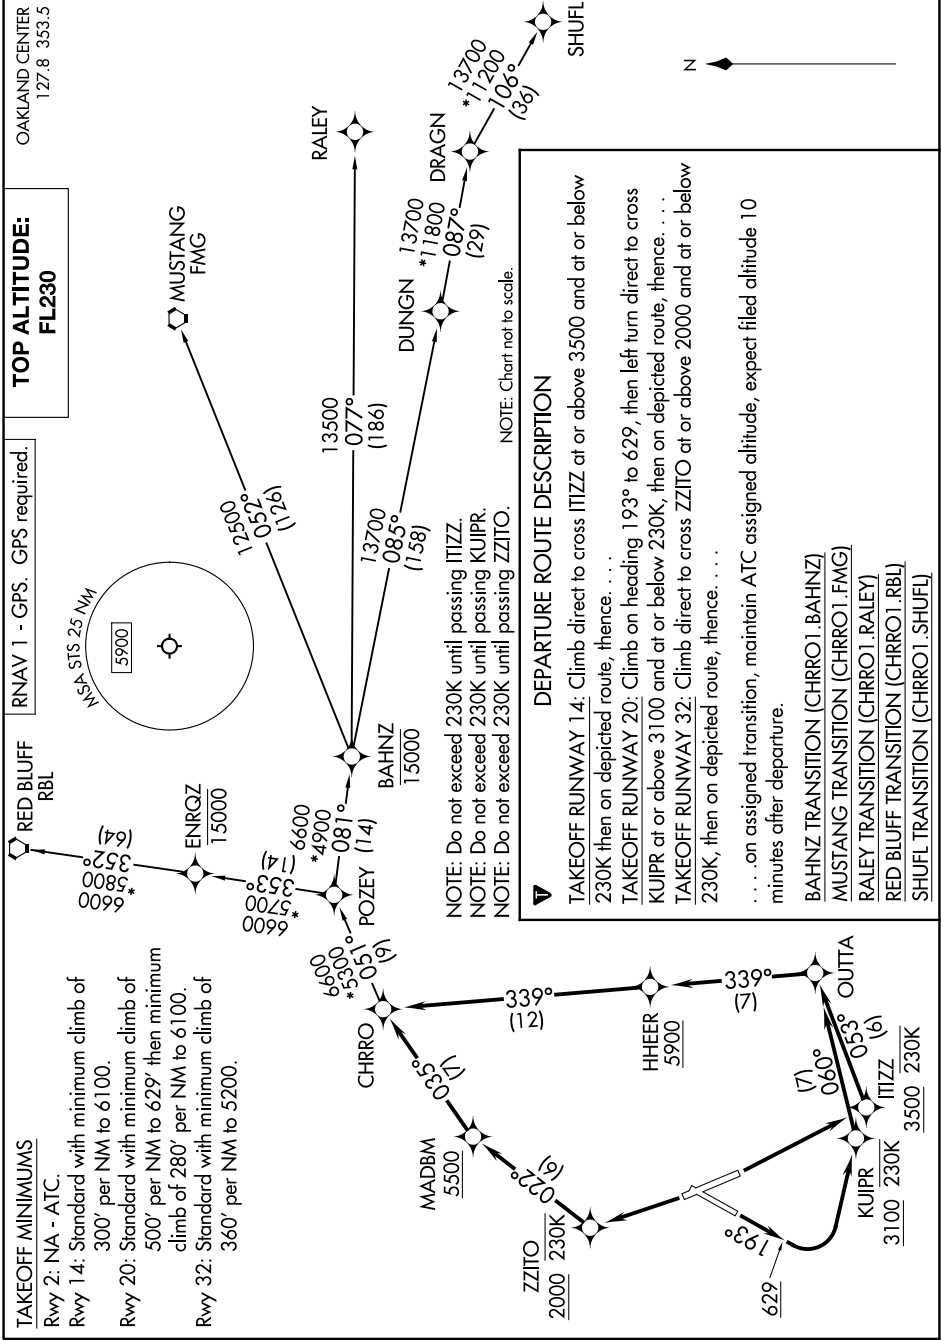

# CHRRO ONE DEPARTURE (RNAV)

SW-2, 22 FEB 2024 to 21 MAR 2024

SW-2, 22 FEB 2024 to 21 MAR 2024