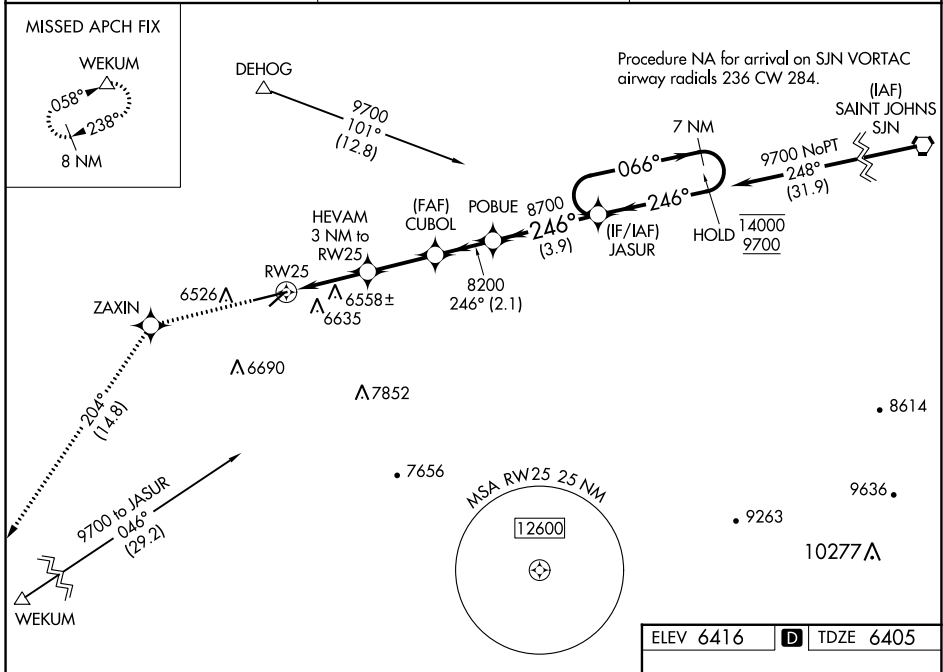

WAAS CH 72718 W25A	APP CRS 246°	Rwy Idg TDZE Apt Elev 7200 6405 6416
--	------------------------	--

RNAV (GPS) RWY 25

SHOW LOW RGNL (SOW)

RNP APCH-GPS.

⚠ Circling NA southeast of Rws 4 and 25. Circling Rwy 4 NA at night.
⚠ For uncompensated Baro-VNAV systems, LNAV/VNAV NA below -15°C or above 54°C.

MISSED APPROACH: Climb to 13000 direct ZAXIN and on track 204° to WEKUM and hold, continue climb-in-hold to 13000.

AWOS-3 118.075	ALBUQUERQUE CENTER 132.9 239.05	UNICOM 123.0 (CTAF) 0
--------------------------	---	---------------------------------

SW-4, 22 FEB 2024 to 21 MAR 2024

SW-4, 22 FEB 2024 to 21 MAR 2024

ELEV 6416	D TDZE 6405
-----------	--------------------

CATEGORY	A	B	C	D
LPV DA		6605-3/4	200 (200-3/4)	
LNAV/VNAV DA		6704-7/8	299 (300-7/8)	
LNAV MDA	6820-1	415 (500-1)	6820-1 1/8	415 (500-1 1/8)
C CIRCLING	6840-1 424 (500-1)	6880-1 464 (500-1)	7180-2 1/4 764 (800-2 1/4)	7340-3 924 (1000-3)

REIL Rws 7 and 25 **0**
MRL Rwy 7-25 **0**