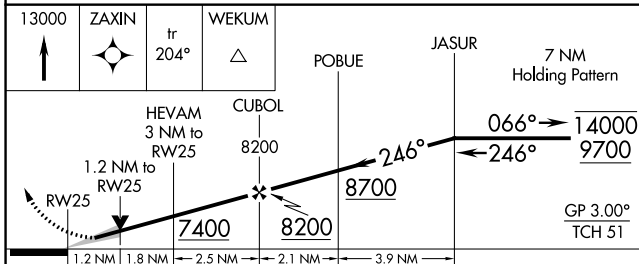

MISSED APPROACH: Climb to 13000 direct ZAXIN and on track 204° to WEKUM and hold, continue climb-in-hold to 13000.

AWOS-3 118.075	ALBUQUERQUE CENTER 132.9 239.05	UNICOM 123.0 (CTAF) 0
--------------------------	---	---------------------------------

SW-4, 22 FEB 2024 to 21 MAR 2024

SW-4, 22 FEB 2024 to 21 MAR 2024

ELEV 6416	D TDZE 6405
-----------	--------------------

CATEGORY	A	B	C	D
LPV DA		6605-3/4	200 (200-3/4)	
LNAV/VNAV DA		6704-7/8	299 (300-7/8)	
LNAV MDA	6820-1	415 (500-1)	6820-1 1/8	415 (500-1 1/8)
C CIRCLING	6840-1 424 (500-1)	6880-1 464 (500-1)	7180-2 1/4 764 (800-2 1/4)	7340-3 924 (1000-3)