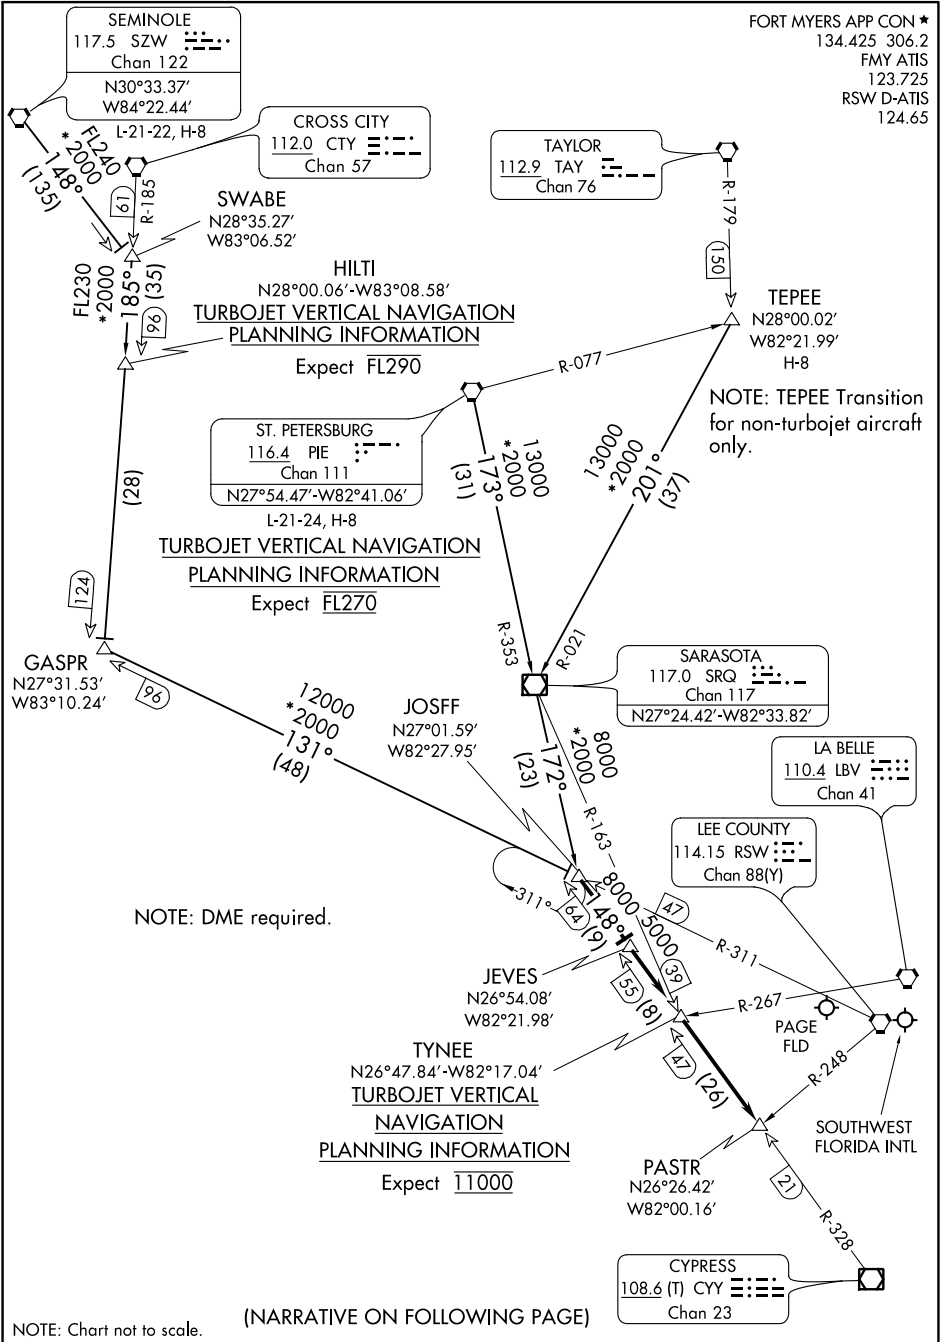

# JOSFF FIVE ARRIVAL

FORT MYERS, FLORIDA

SE-3, 22 FEB 2024 to 21 MAR 2024

SE-3, 22 FEB 2024 to 21 MAR 2024

# JOSFF FIVE ARRIVAL

(JOSFF.JOSFF5) 15SEP16

FORT MYERS, FLORIDA

ARRIVAL ROUTE DESCRIPTION

ST PETERSBURG TRANSITION (PIE.JOSFF5): From over PIE VORTAC via SRQ-R-353 to SRQ VOR/DME, then via SRQ R-172 to JOSFF INT. Thence . . . .

SEMINOLE TRANSITION (SZW.JOSFF5): From over SZW VORTAC via SZW R-148 to SWABE INT, then via CTY R-185 to GASPR INT, then via RSW R-311 to JOSFF INT. Thence . . . .

TEPEE TRANSITION (TEPEE.JOSFF5): From over TEPEE INT via SRQ R-021 to SRQ VOR/DME, then via SRQ R-172 to JOSFF INT. Thence. . . .

....From over JOSFF INT via CYY R-328 to JEVES and via CYY R-328 to PASTR INT. Expect RADAR vectors to final approach course.

SE-3, 22 FEB 2024 to 21 MAR 2024

SE-3, 22 FEB 2024 to 21 MAR 2024