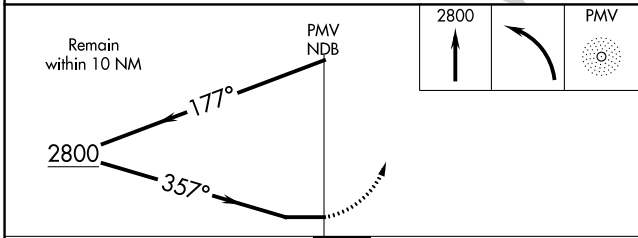

MISSED APPROACH: Climb to 2800 then left turn direct PMV NDB and hold.

AWOS-3 118.975	OMAHA APP CON 120.1 354.05	UNICOM 122.7 (CTAF) 0
--------------------------	--------------------------------------	---------------------------------