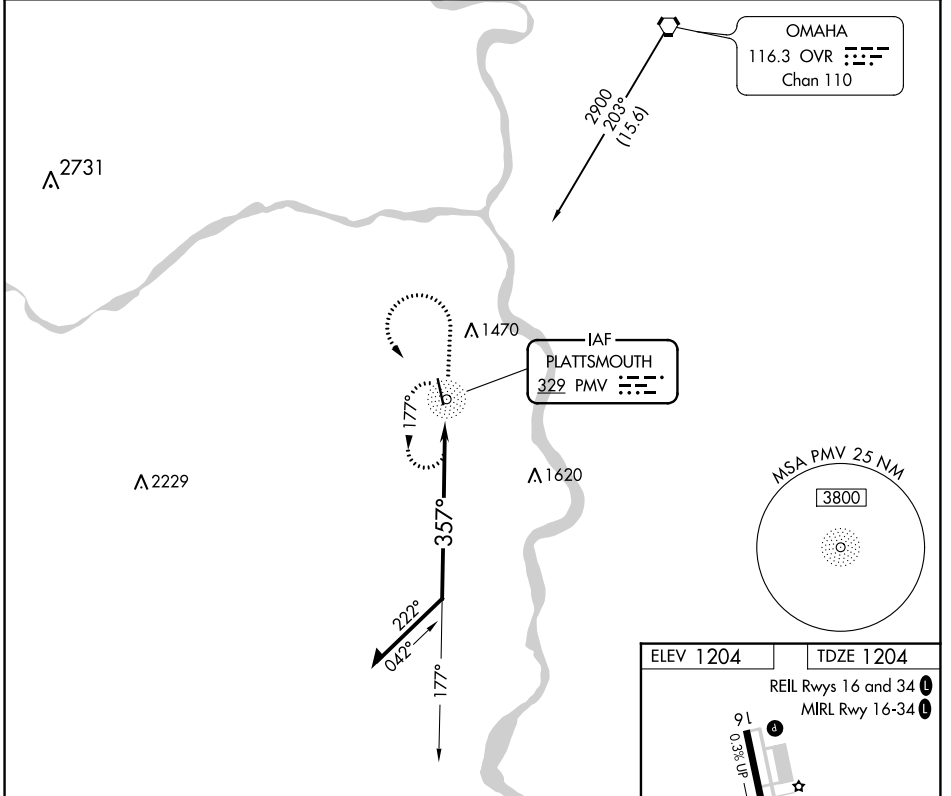

NDB PMV 329	APP CRS 357°	Rwy Idg TDZE Apt Elev	5500 1204 1204
-----------------------	------------------------	-----------------------------	---

NDB RWY 34

PLATTSMOUTH MUNI/DOUGLAS V DUEY FLD (PMV)

⚠ When local altimeter setting not received, use Offutt AFB altimeter setting and increase all MDAs 60 feet.

MISSED APPROACH: Climb to 2800 then left turn direct PMV NDB and hold.

AWOS-3 118.975	OMAHA APP CON 120.1 354.05	UNICOM 122.7 (CTAF) 0
--------------------------	--------------------------------------	---------------------------------

CATEGORY	A	B	C	D
S-34	1840-1	636 (700-1)	NA	
CIRCLING	1840-1	636 (700-1)	NA	

NC-2, 22 FEB 2024 to 21 MAR 2024

NC-2, 22 FEB 2024 to 21 MAR 2024