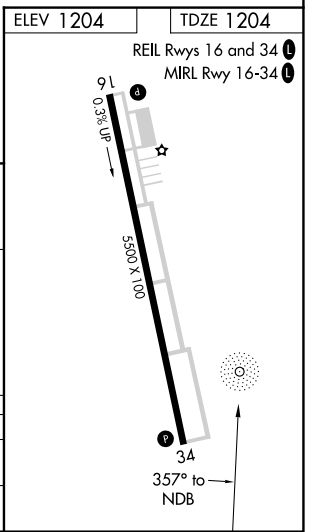

NDB PMV 329	APP CRS 357°	Rwy Idg TDZE Apt Elev	5500 1204 1204
-----------------------	------------------------	-----------------------------	---

NDB RWY 34

PLATTSMOUTH MUNI/DOUGLAS V DUEY FLD (PMV)

⚠ When local altimeter setting not received, use Offutt AFB altimeter setting and increase all MDAs 60 feet.

MISSED APPROACH: Climb to 2800 then left turn direct PMV NDB and hold.

AWOS-3 118.975	OMAHA APP CON 120.1 354.05	UNICOM 122.7 (CTAF) 0
--------------------------	--------------------------------------	---------------------------------