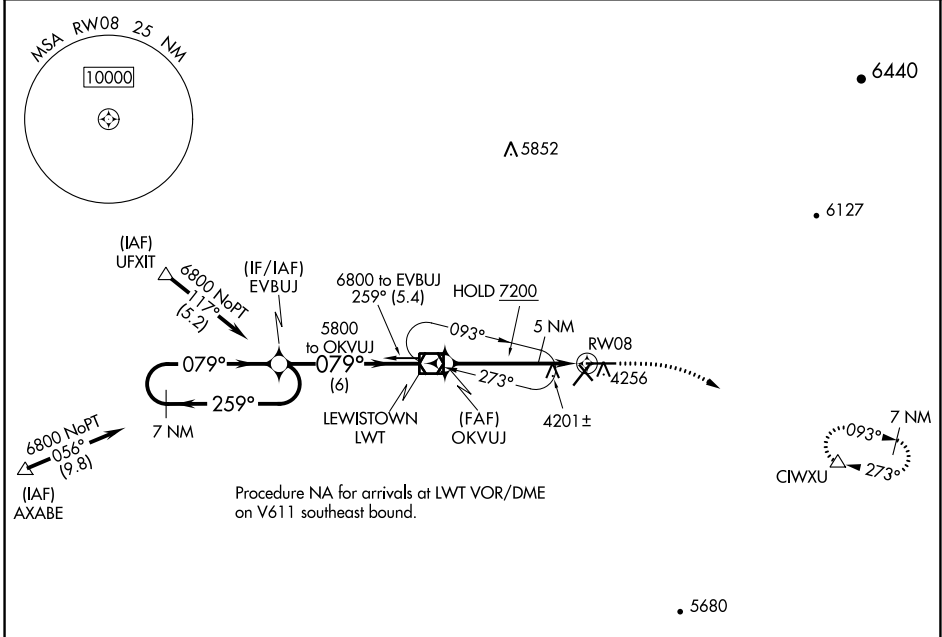

WAAS CH 86700 W08A	APP CRS 079°	Rwy Idg 6100 TDZE 4129 Apt Elev 4170
--	------------------------	---

RNAV (GPS) RWY 8

LEWISTOWN MUNI (LWT)

⚠ For uncompensated Baro-VNAV systems, LNAV/VNAV NA below -26°C (-14°F) or above 50°C (123°F).
DME/DME RNP-0.3 NA.

MISSED APPROACH: Climb to 4600, then climbing right turn to 7700 direct CIWXU and hold, continue climb-in-hold to 7700.

ASOS 118.375	SALT LAKE CENTER 133.4 285.4	UNICOM 123.0 (CTAF) ①
------------------------	--	---------------------------------

NW-1, 22 FEB 2024 to 21 MAR 2024

NW-1, 22 FEB 2024 to 21 MAR 2024

ELEV 4170	D TDZE 4129
-----------	--------------------

CATEGORY	A	B	C	D
LPV DA		4379-3/4	250 (300-3/4)	
LNAV/VNAV DA		4419-7/8	290 (300-7/8)	
LNAV MDA		4460-1	331 (300-1)	
C CIRCLING	4680-1 510 (600-1)	4820-1 650 (700-1)	4980-2 1/4 810 (900-2 1/4)	5240-3 1070 (1100-3)

REIL Rwy 8 and 26 ①
MIRL 8-26 and 13-31 ①