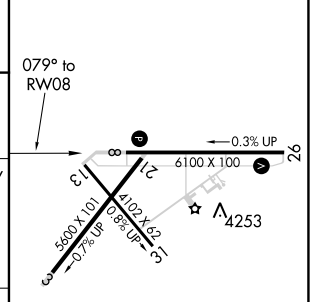

WAAS CH 86700 W08A	APP CRS 079°	Rwy Idg 6100 TDZE 4129 Apt Elev 4170
--	------------------------	---

RNAV (GPS) RWY 8

LEWISTOWN MUNI (LWT)

⚠ For uncompensated Baro-VNAV systems, LNAV/VNAV NA below -26°C (-14°F) or above 50°C (123°F).
DME/DME RNP-0.3 NA.

MISSED APPROACH: Climb to 4600, then climbing right turn to 7700 direct CIWXU and hold, continue climb-in-hold to 7700.

ASOS 118.375	SALT LAKE CENTER 133.4 285.4	UNICOM 123.0 (CTAF) ①
------------------------	--	---------------------------------

NW-1, 22 FEB 2024 to 21 MAR 2024

NW-1, 22 FEB 2024 to 21 MAR 2024

ELEV 4170	D TDZE 4129
-----------	--------------------

CATEGORY	A	B	C	D
LPV DA		4379-3/4	250 (300-3/4)	
LNAV/VNAV DA		4419-7/8	290 (300-7/8)	
LNAV MDA		4460-1	331 (300-1)	
C CIRCLING	4680-1 510 (600-1)	4820-1 650 (700-1)	4980-2 1/4 810 (900-2 1/4)	5240-3 1070 (1100-3)