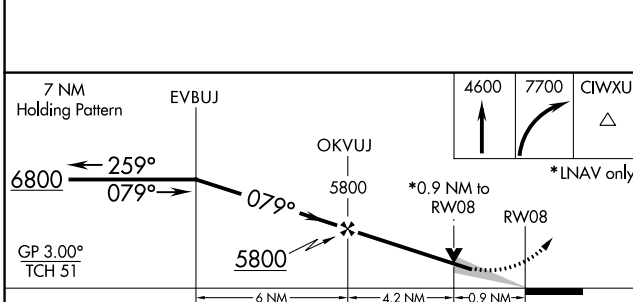

WAAS CH 86700 W08A	APP CRS 079°	Rwy Idg 6100 TDZE 4129 Apt Elev 4170
--	------------------------	---

RNAV (GPS) RWY 8

LEWISTOWN MUNI (LWT)

⚠ For uncompensated Baro-VNAV systems, LNAV/VNAV NA below -26°C (-14°F) or above 50°C (123°F).
DME/DME RNP-0.3 NA.

MISSED APPROACH: Climb to 4600, then climbing right turn to 7700 direct CIWXU and hold, continue climb-in-hold to 7700.

ASOS 118.375	SALT LAKE CENTER 133.4 285.4	UNICOM 123.0 (CTAF) ①
------------------------	--	---------------------------------

NW-1, 22 FEB 2024 to 21 MAR 2024

NW-1, 22 FEB 2024 to 21 MAR 2024

ELEV 4170	D TDZE 4129
-----------	--------------------

CATEGORY	A	B	C	D
LPV DA		4379-3/4	250 (300-3/4)	
LNAV/VNAV DA		4419-7/8	290 (300-7/8)	
LNAV MDA		4460-1	331 (300-1)	
C CIRCLING	4680-1 510 (600-1)	4820-1 650 (700-1)	4980-2 1/4 810 (900-2 1/4)	5240-3 1070 (1100-3)