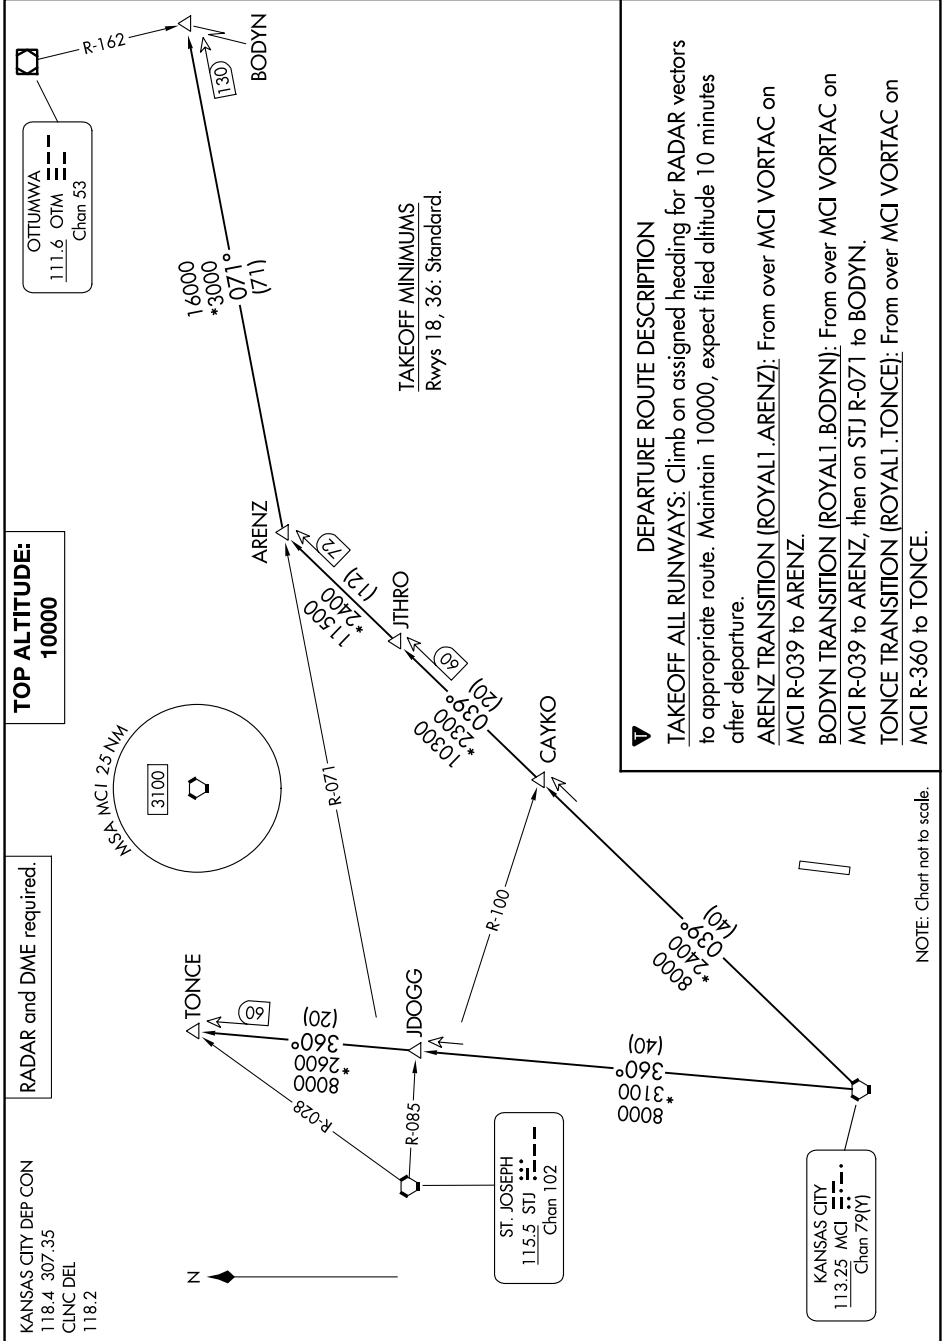

ROYAL ONE DEPARTURE

NC-3, 22 FEB 2024 to 21 MAR 2024

TOP ALTITUDE:
10000

RADAR and DME required.

KANSAS CITY DEP CON
118.4 307.35
CLNC DEL
118.2

MCA MCI 25 NM
3100

ST. JOSEPH
115.5 STJ
Chan 102

KANSAS CITY
113.25 MCI
Chan 79(Y)

NOTE: Chart not to scale.

NC-3, 22 FEB 2024 to 21 MAR 2024