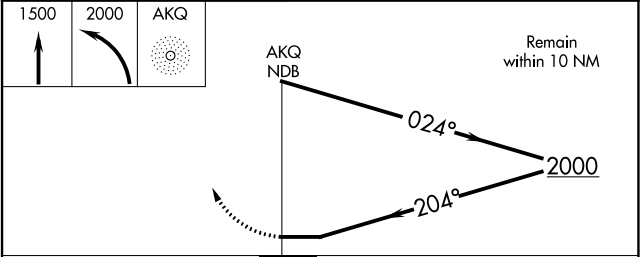

CATEGORY	A	B	C	D
S-20		1120-3	1010 (1100-3)	
C CIRCLING		1120-3	1009 (1100-3)