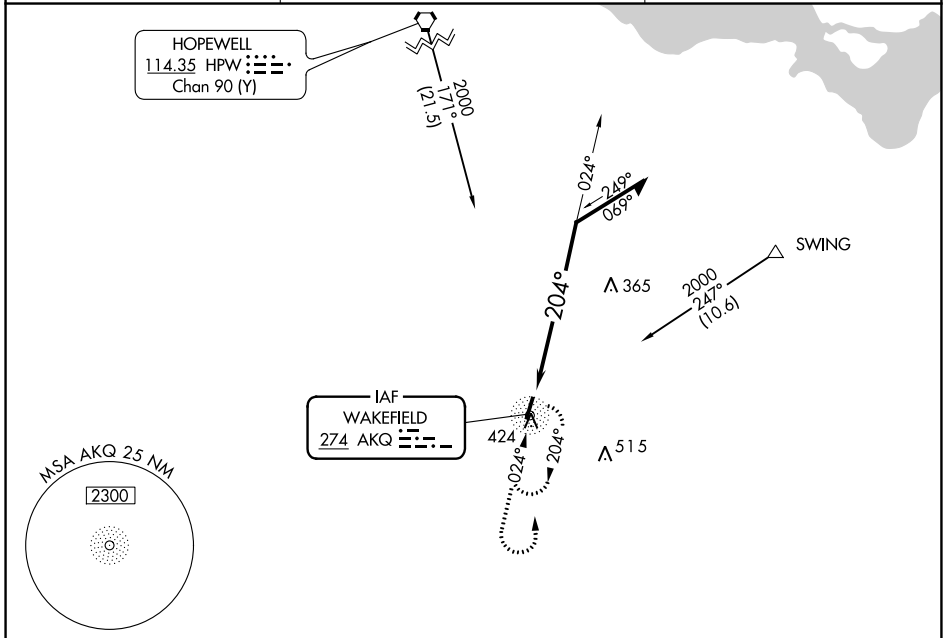

NDB AKQ	APP CRS	Rwy Idg	3866
274	204°	TDZE	110
		Apt Elev	111

NDB RWY 20

WAKEFIELD MUNI (AKQ)

NA	Procedure NA at night.	MISSED APPROACH: Climb to 1500 then climbing left turn to 2000 direct AKQ NDB and hold.
-----------	------------------------	---

ASOS 128.325	NORFOLK APP CON 127.9 269.425	UNICOM 122.8 (CTAF)
------------------------	---	-------------------------------

ELEV 111	TDZE 110
----------	----------

CATEGORY	A	B	C	D
S-20		1120-3	1010 (1100-3)	
C CIRCLING		1120-3	1009 (1100-3)	