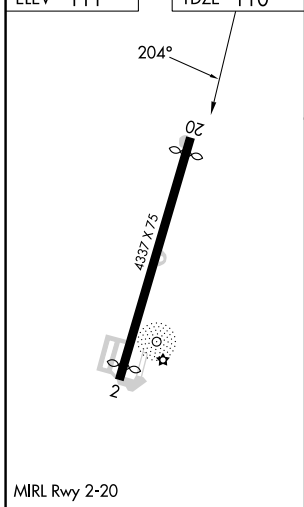

NDB AKQ	APP CRS	Rwy Idg	3866
274	204°	TDZE	110
		Apt Elev	111

NDB RWY 20

WAKEFIELD MUNI (AKQ)

NA	Procedure NA at night.	MISSED APPROACH: Climb to 1500 then climbing left turn to 2000 direct AKQ NDB and hold.
-----------	------------------------	---

ASOS 128.325	NORFOLK APP CON 127.9 269.425	UNICOM 122.8 (CTAF)
------------------------	---	-------------------------------

ELEV 111	TDZE 110
----------	----------

CATEGORY	A	B	C	D
S-20		1120-3	1010 (1100-3)	
C CIRCLING		1120-3	1009 (1100-3)	