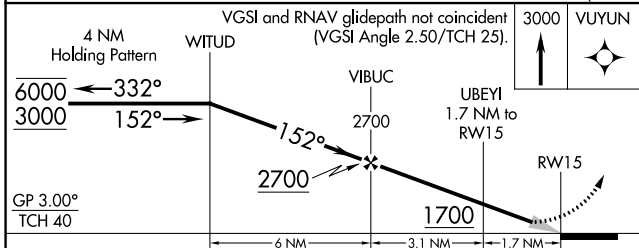

WAAS CH 70532 W15A	APP CRS 152°	Rwy Idg TDZE Apt Elev	3399 1127 1127
--	------------------------	-----------------------------	---

RNAV (GPS) RWY 15

WASECA MUNI/MAYNARD RICHARD STENSRUD FLD (ACQ)

RNP APCH - GPS.	MISSED APPROACH: Climb to 3000 direct VUYUN and hold.
-----------------	---

AWOS-3 118.425	MINNEAPOLIS CENTER 135.0 306.9	UNICOM 122.8 (CTAF) 0
--------------------------	--	---------------------------------

NC-1, 22 FEB 2024 to 21 MAR 2024

NC-1, 22 FEB 2024 to 21 MAR 2024

CATEGORY	A	B	C	D
LPV DA	1377-1 250 (300-1)			NA
LNAV/VNAV DA	1516-1½ 389 (400-1½)			NA
LNAV MDA	1540-1 413 (500-1)		1540-1½ 413 (500-1½)	NA
CIRCLING	1560-1 433 (500-1)	1620-1 493 (500-1)	1760-1¾ 633 (700-1¾)	NA