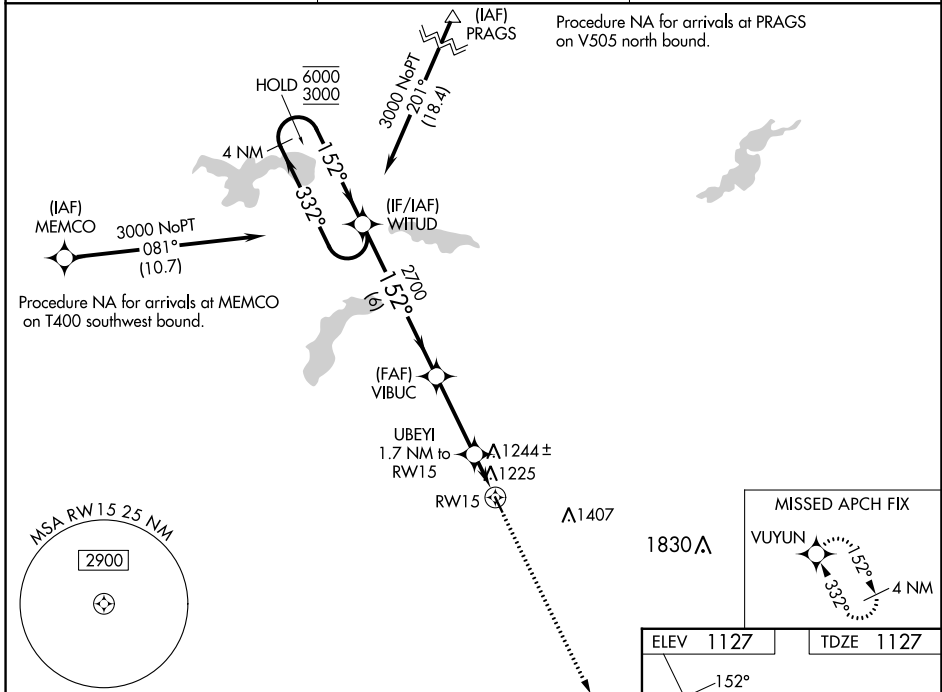

WAAS CH 70532 W15A	APP CRS 152°	Rwy Idg TDZE Apt Elev	3399 1127 1127
--	------------------------	-----------------------------	---

RNAV (GPS) RWY 15

WASECA MUNI/MAYNARD RICHARD STENSRUD FLD (ACQ)

RNP APCH - GPS.	MISSED APPROACH: Climb to 3000 direct VUYUN and hold.
-----------------	---

AWOS-3 118.425	MINNEAPOLIS CENTER 135.0 306.9	UNICOM 122.8 (CTAF) 0
--------------------------	--	---------------------------------

NC-1, 22 FEB 2024 to 21 MAR 2024

NC-1, 22 FEB 2024 to 21 MAR 2024

CATEGORY	A	B	C	D
LPV DA	1377-1 250 (300-1)			NA
LNAV/VNAV DA	1516-1½ 389 (400-1½)			NA
LNAV MDA	1540-1 413 (500-1)		1540-1½ 413 (500-1½)	NA
CIRCLING	1560-1 433 (500-1)	1620-1 493 (500-1)	1760-1¾ 633 (700-1¾)	NA

RNAV (GPS) RWY 15